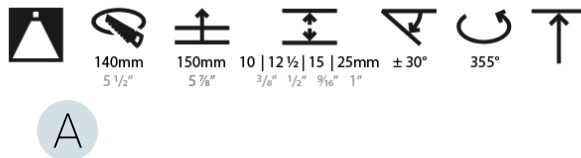

GENERAL

Series: Bioniq
Subseries: Bioniq Round Adjustable
Brand: Prolicht
Division: Architectural
Mounting Type: Trimless
Mounting Location: Ceiling
Subcategory: Downlight

PHYSICAL

Shape: Round
Diameter (mm): 136
Diameter (in): 5 ³/₈
Height (mm): 136
Height (in): 5 ³/₈
Ceiling Thickness (mm): 10 / 12.5 / 15 / 25
Ceiling Thickness (in): 3/8 or 1/2 or 9/16 or 1
Min. Recessing Depth (mm): 150
Min. Recessing Depth (in): 5 ⁷/₈
Light Distribution: Adjustable / Downlight
Weight (kg): 1.02
Weight (lbs): 2.24
Fixture Finish: SSR / BKV / CWI / CRY / HAB / LAG / UFT / ITA / RUA / RUR / MIC / FTG / MYG / TWT / LOD / PUS / FRO / FUP / KIA / POP / BLS / SPG / MEY / GOH / GUM / CHC / COM / ABZ / JAG / OBR / MOS / ROR
Fixture Material: Aluminum Die Cast
Cut-out Measurements: Ø 140mm / 5 1/2"
Upon Request: Unique Ceiling Thickness

LED

Number of LEDs: 1
Color Temperature (°K): 2700 / 3000 / 3500 / 4000
Max. Delivered Lumen (lm): 870 / 970 / 1038 / 1060
Nominal Lumen (lm): 960 / 1070 / 1156 / 1180
CRI: >90 CRI
Efficiency (%): 90.5
Lamp Life (hrs): 50000
Upon Request: RGB-W Tunable White Special Color Temperature Special LED

OPTICAL

Reflector: 10
Beam Angle: Narrow
Adjustability: Rotational 355°; Tilt 30°
Upon Request: Special Beam Angles

RATINGS AND CERTIFICATIONS

UL Listed, ETL Listed, FCC Class B, CE, RoHS, Energy Star, 382, F 416-247-9319, www.zaneen.com
Created by Interchange for North American Standards at the end of the existing Model #. For assistance on 'custom' specifications, contact zteam@zaneen.com.
In a constant effort to supply the best product, we reserve the right to change specifications or materials without notice. The most recent specification sheets are found at zaneen.com
IP rating: IP20