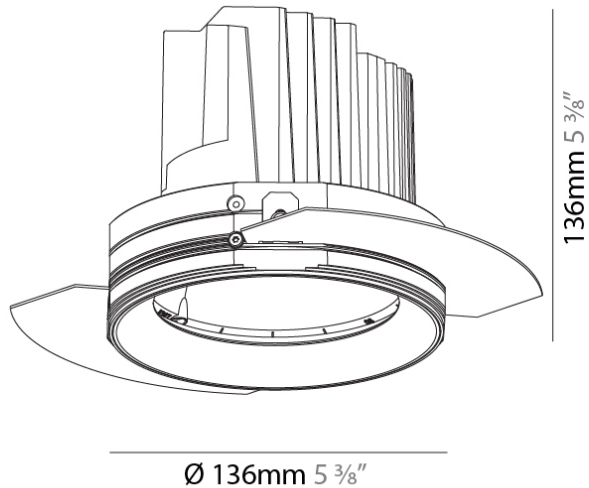

GENERAL

Series: Bioniq
Subseries: Bioniq Round Adjustable
Brand: Prolicht
Division: Architectural
Mounting Type: Trimless
Mounting Location: Ceiling
Subcategory: Downlight

PHYSICAL

Shape: Round
Diameter (mm): 136
Diameter (in): 5 ³/₈
Height (mm): 136
Height (in): 5 ³/₈
Ceiling Thickness (mm): 10 / 12.5 / 15 / 25
Ceiling Thickness (in): 3/8 or 1/2 or 9/16 or 1
Min. Recessing Depth (mm): 150
Min. Recessing Depth (in): 5 ⁷/₈
Light Distribution: Adjustable / Downlight
Weight (kg): 1.02
Weight (lbs): 2.24
Fixture Finish: SSR / BKV / CWI / CRY / HAB / LAG / UFT / ITA / RUA / RUR / MIC / FTG / MYG / TWT / LOD / PUS / FRO / FUP / KIA / POP / BLS / SPG / MEY / GOH / GUM / CHC / COM / ABZ / JAG / OBR / MOS / ROR
Fixture Material: Aluminum Die Cast
Cut-out Measurements: Ø 140mm / 5 1/2"
Upon Request: Unique Ceiling Thickness

OPTICAL

Reflector: 10
Beam Angle: Narrow
Adjustability: Rotational 355°; Tilt 30°
Upon Request: Special Beam Angles

RATINGS AND CERTIFICATIONS

UL Listed, ETL Listed, FCC Class B, CE, RoHS, Energy Star, 382, F 416-247-9319, www.zaneen.com
Created by Interchange for North American Standards at the end of the existing Model #. For assistance on 'custom' specifications, contact zteam@zaneen.com.
In a constant effort to supply the best product, we reserve the right to change specifications or materials without notice. The most recent specification sheets are found at zaneen.com
IP rating: IP20